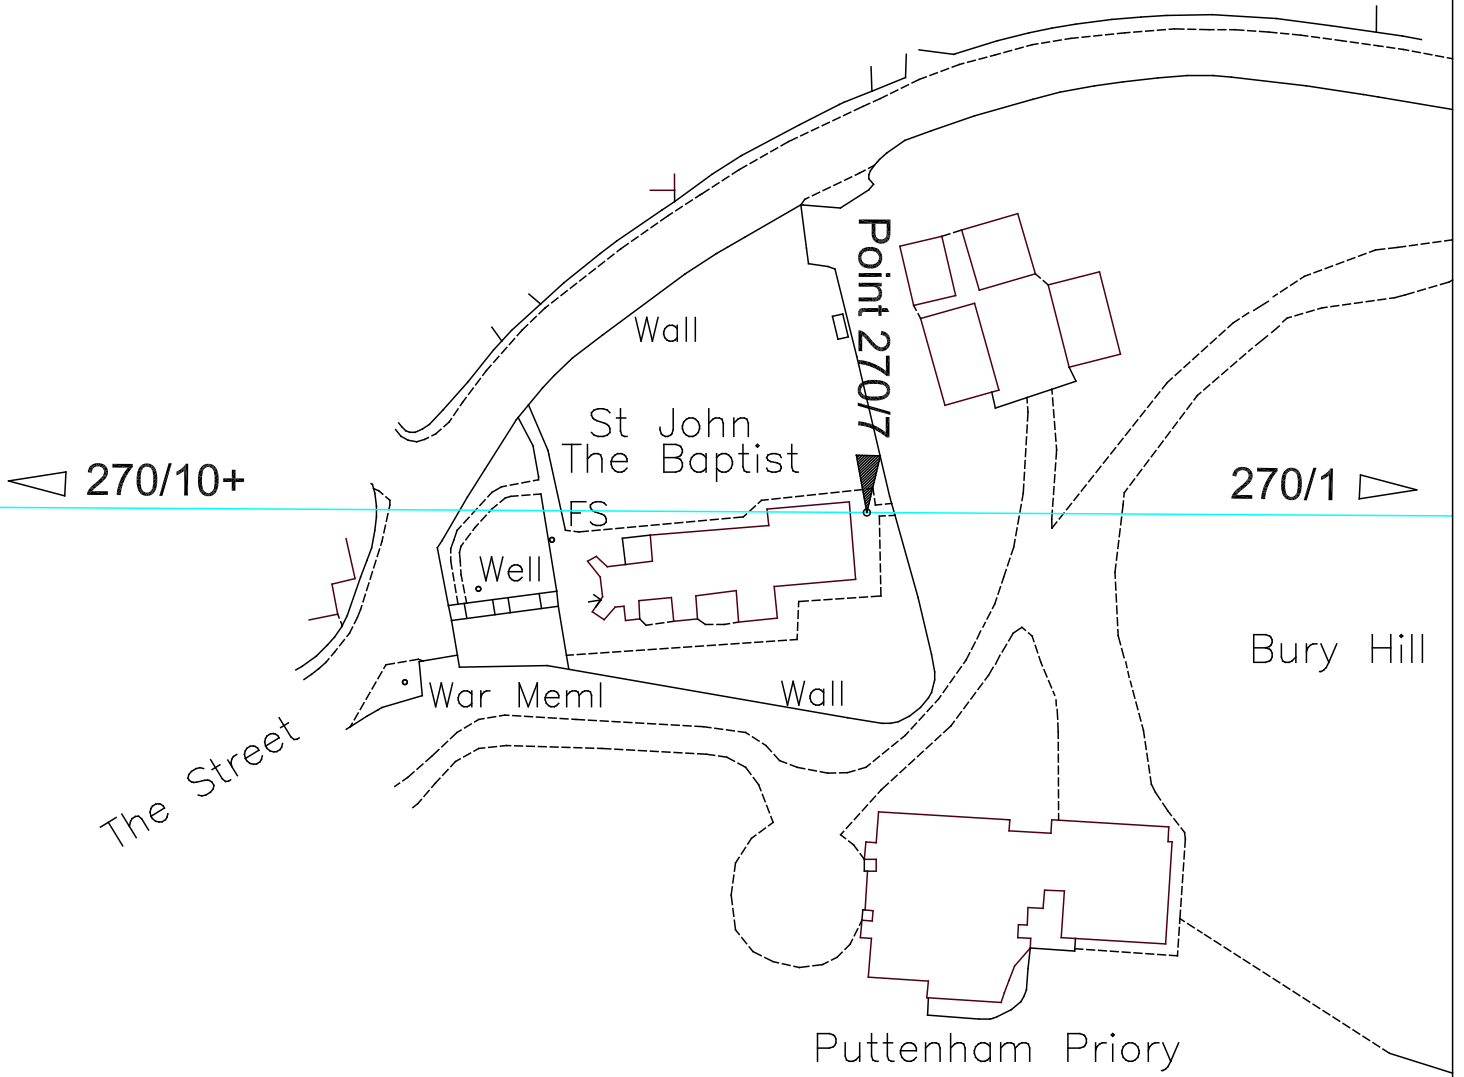

Scale 20m 40m 60m

Site 270/7
PUTTENHAM CHURCH
E493323 N147867