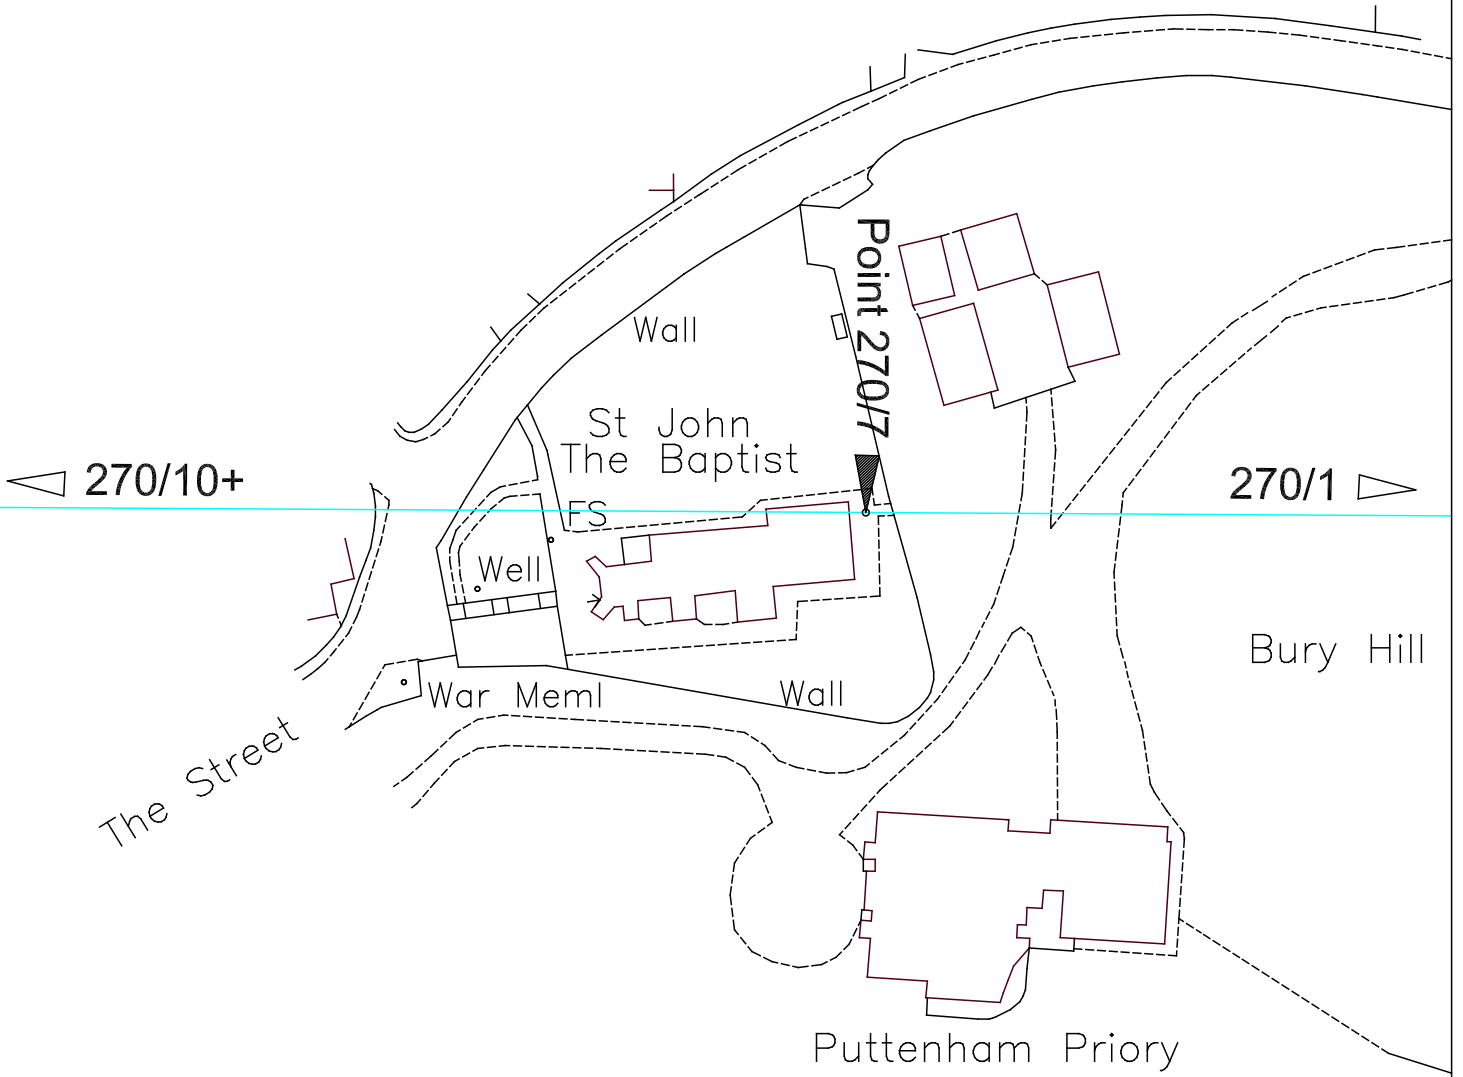

Scale 20m 40m 60m

Site 270/7
PUTTENHAM CHURCH
E493323 N147867